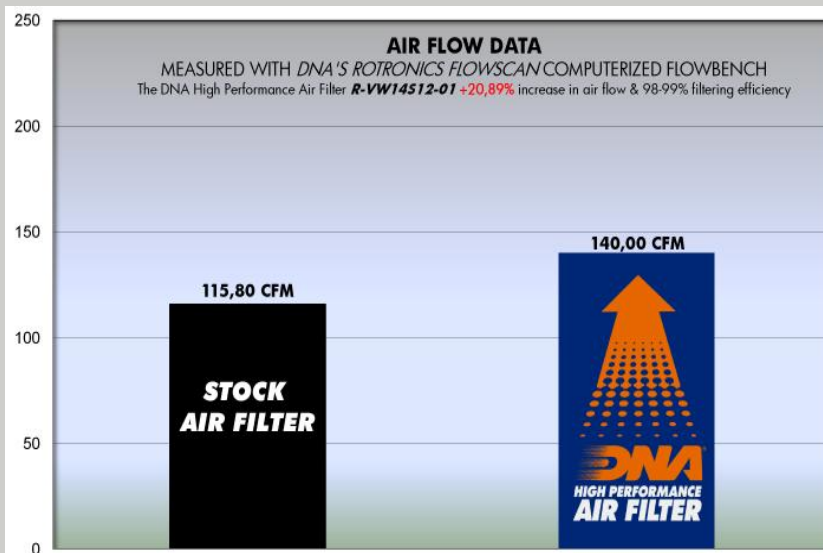

DNA PART No.:
R-VW14S12-01

STOCK FILTER AIR FLOW
115.80 CFM ✓

DNA[®] FILTER AIR FLOW
140.00 CFM ✓

DNA[®] INCREASED AIR FLOW
+20.89% ✓

DNA[®] FILTERING EFFICIENCY
98-99% ✓

1

Filtering efficiency is the amount of "dirt" the filter can maintain (stop) and protect the engine efficiently. For example the DNA[®] Filter for every 100 grams of dirt that it will receive, it will hold 98-99 grams, this applies even to fine dirt as small as 5 microns.

DNA PART No.:

R-VW14S12-01

DNA®

INCREASED
AIR FLOW

✓ **+20.89%**

Head Office

61 Vithinias str., 18 450 Nikea, Athens, Greece
Tel.: (+30) 210 49 26 278, Fax: (+30) 210 49 26 279

Factory