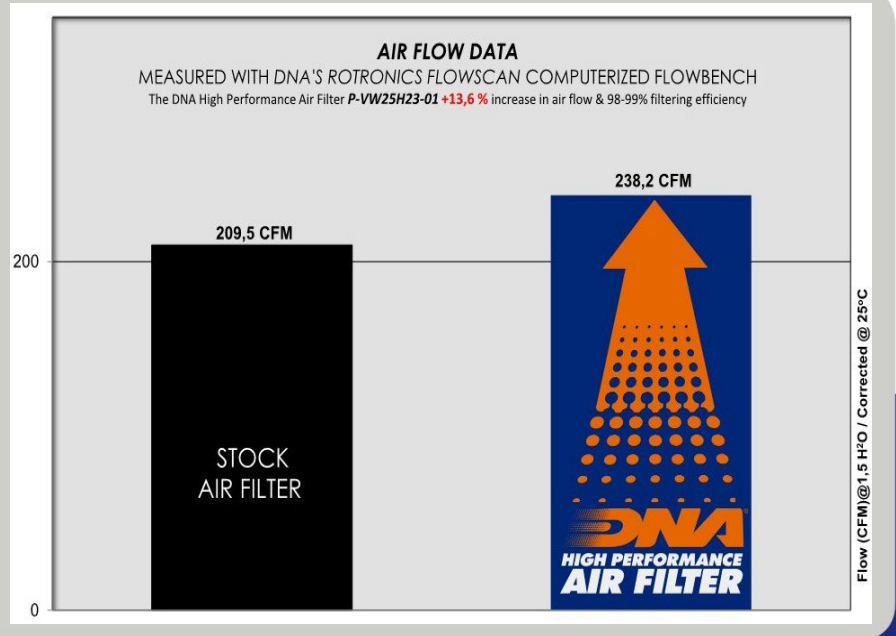

DNA®
INCREASED
AIR FLOW
✓ +13,60%