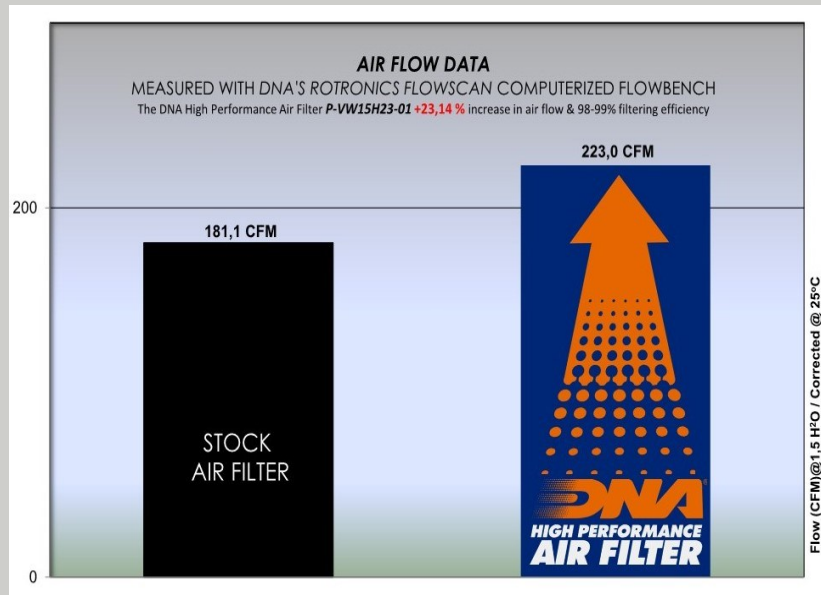

DNA®
INCREASED
AIR FLOW

✓ +23.14%