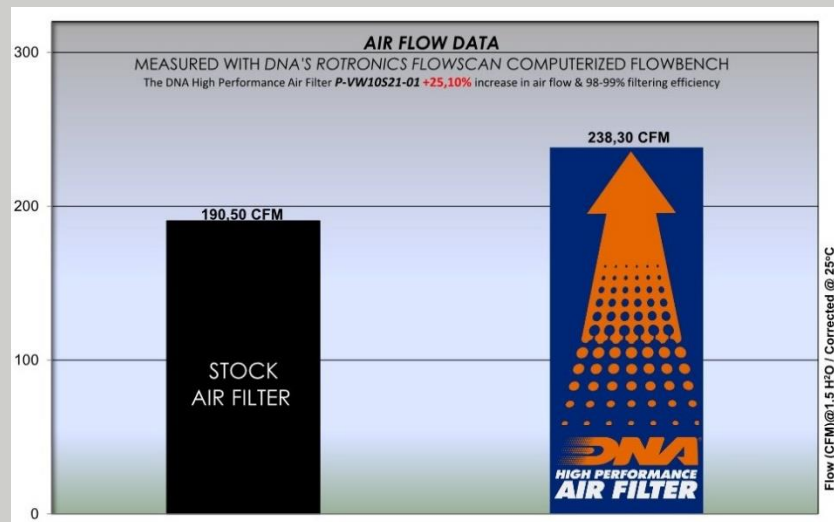

DNA®
INCREASED
AIR FLOW

✓ +25.10%