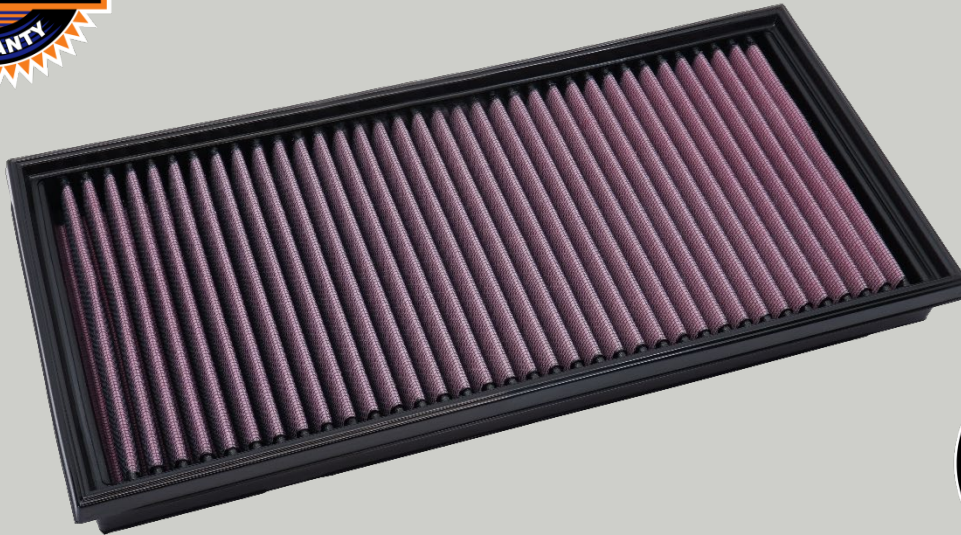

MSRP 99.00€

For Distributor and dealer pricing please contact our sales department.
High resolution photos and flow graphs are available upon request.

AUDI / LAND ROVER
PORSCHE / VOLKSWAGEN

ATTACHED APPLICATION LIST

DNA PART N°:

P-PRC30X23-01