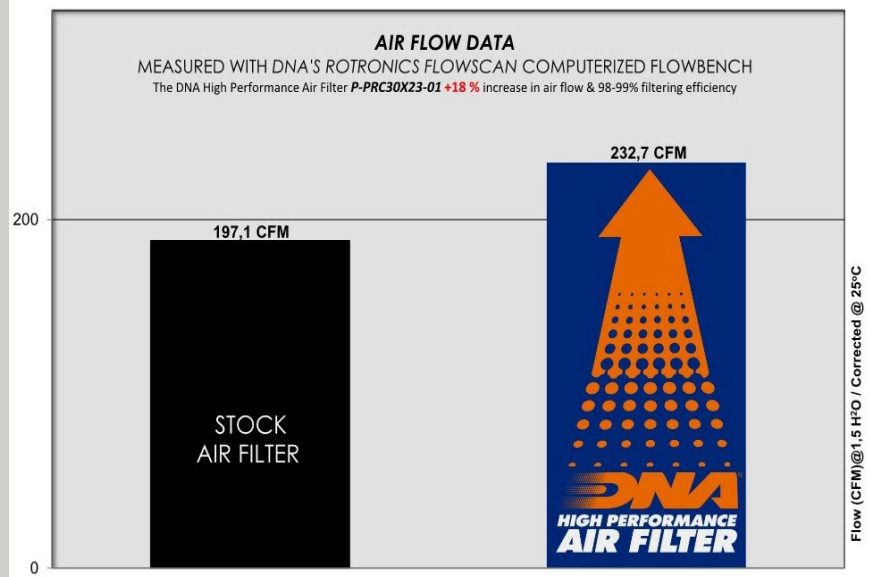

DNA®
**INCREASED
AIR FLOW**
✓ +18,00%