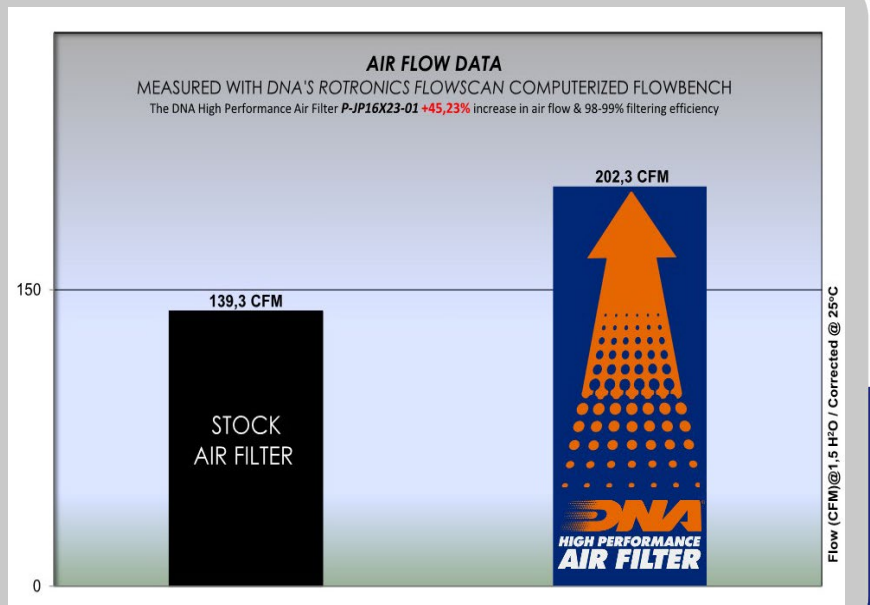

DNA®
INCREASED
AIR FLOW

✓ **+45.23%**