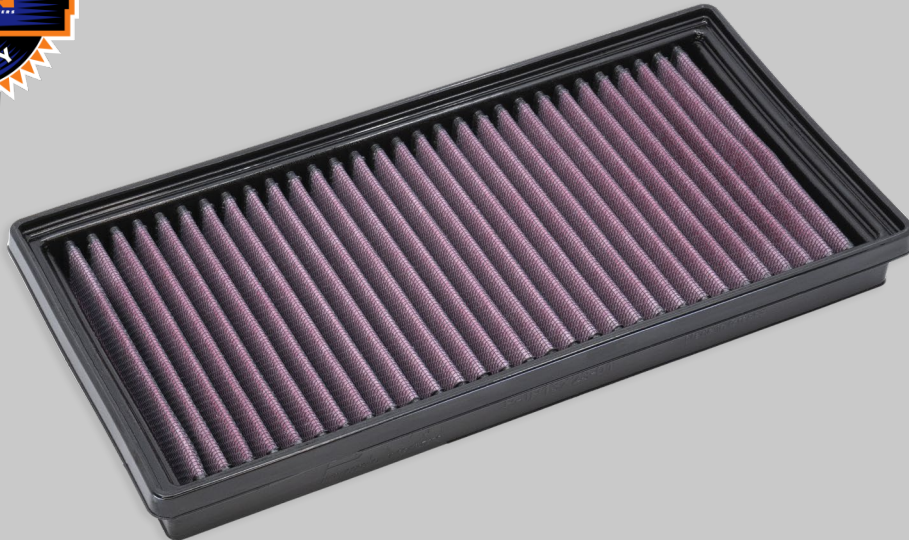

JEEP /ALFA ROMEO
FIAT

MSRP 76 €

For Distributor and dealer pricing please contact our sales department.
High resolution photos and flow graphs are available upon request.

ATTACHED APPLICATION LIST

DNA PART No:

P-JP13X23-01