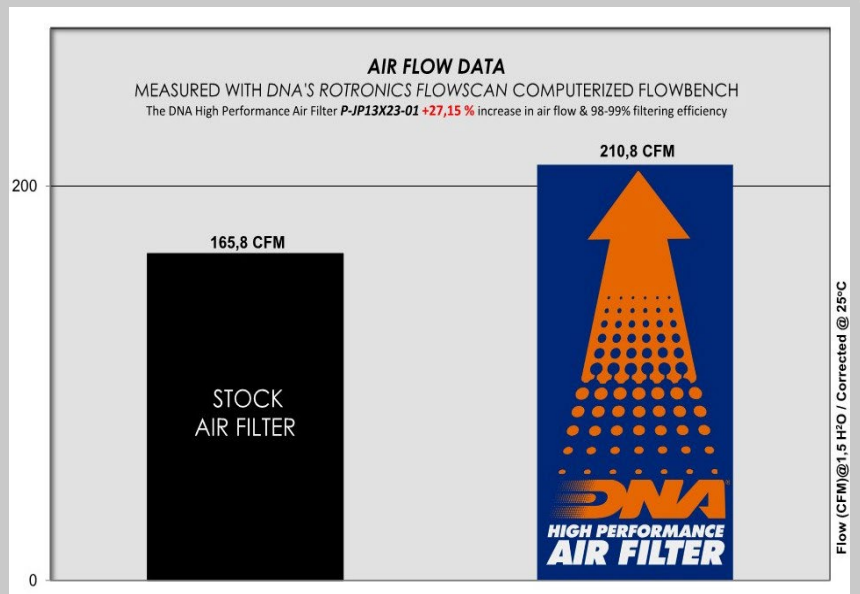

DNA®

INCREASED
AIR FLOW

✓ **+27.15%**