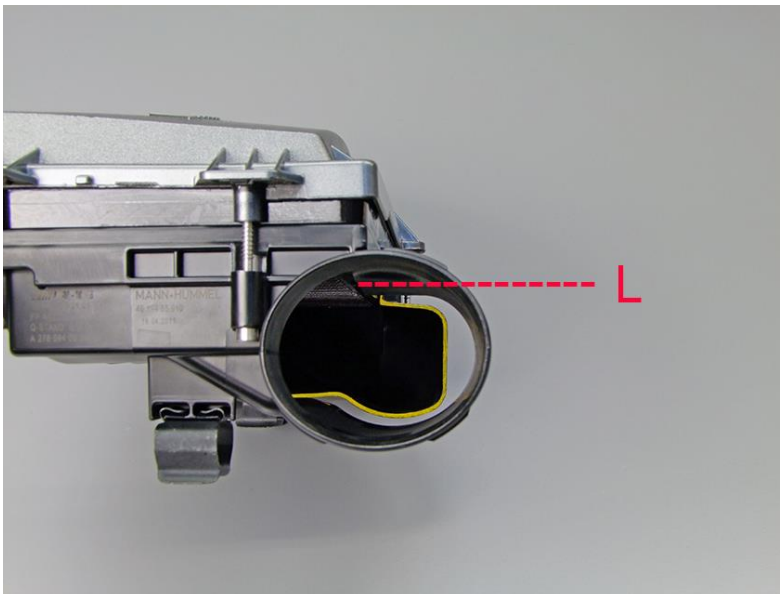

#### **P-ME6S14-S2 Stage 2 application**

- Designed to increase the airflow as a filter and highly improve the airflow dynamics of the air box/air filter assembly, maintaining a filtering efficiency of 98-99% according to ISO 5011.
- Air flow of the filter is 6.481 ltr/min @ 3,74 mbar vacuum (Typical industry standard measurement) +30.83% compared to the std paper element.
- Air box / air filter assembly is radically improved, the DNA S2 filter allows 28.5mm more area under the filter, eliminating pressure drop and increasing air circulation.

Photo of the left air box 'cut' to show DNA S1 air filter that allows 28.5mm more area at position A.

- Additionally, the DNA S2 air filter "does not protrude"! in the intake passage of the bottom part of the air box, allowing the unrestricted air flow!

Photo of the left air box showing the DNA S2 air filter NOT protruding  
And allowing the unrestricted air flow!

e. **Conclusion**

The DNA S2 P-ME6S14-S2 is a perfect choice for Highly tuned cars that exceed 700 hp and can 'handle' horsepower up to 1100 hp.

**Important Note:** the DNA P-ME6S14-S2 is a complete kit, including 2 air filters and the necessary 'special' screws to assembly the air boxes. The top air box will 'sit' 20mm higher and it will be necessary to re-check and re-arrange the fitting of the plastic decorative engine covers.