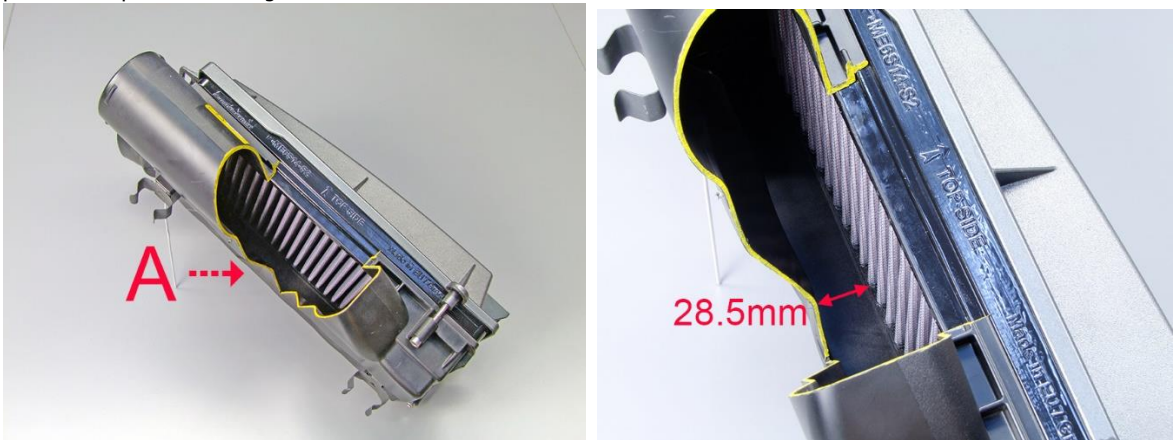

#### **P-ME6S14-S2 Stage 2 application**

- Designed to increase the airflow as a filter and highly improve the airflow dynamics of the air box/air filter assembly, maintaining a filtering efficiency of 98-99% according to ISO 5011.
- Air flow of the filter is 6.481 ltr/min @ 3,74 mbar vacuum (Typical industry standard measurement) +30.83% compared to the std paper element.
- Air box / air filter assembly is radically improved, the DNA S2 filter allows 28.5mm more area under the filter, eliminating pressure drop and increasing air circulation.

Photo of the left air box 'cut' to show DNA S1 air filter that allows 28.5mm more area at position A.

- Additionally, the DNA S2 air filter "does not protrude"! in the intake passage of the bottom part of the air box, allowing the unrestricted air flow!