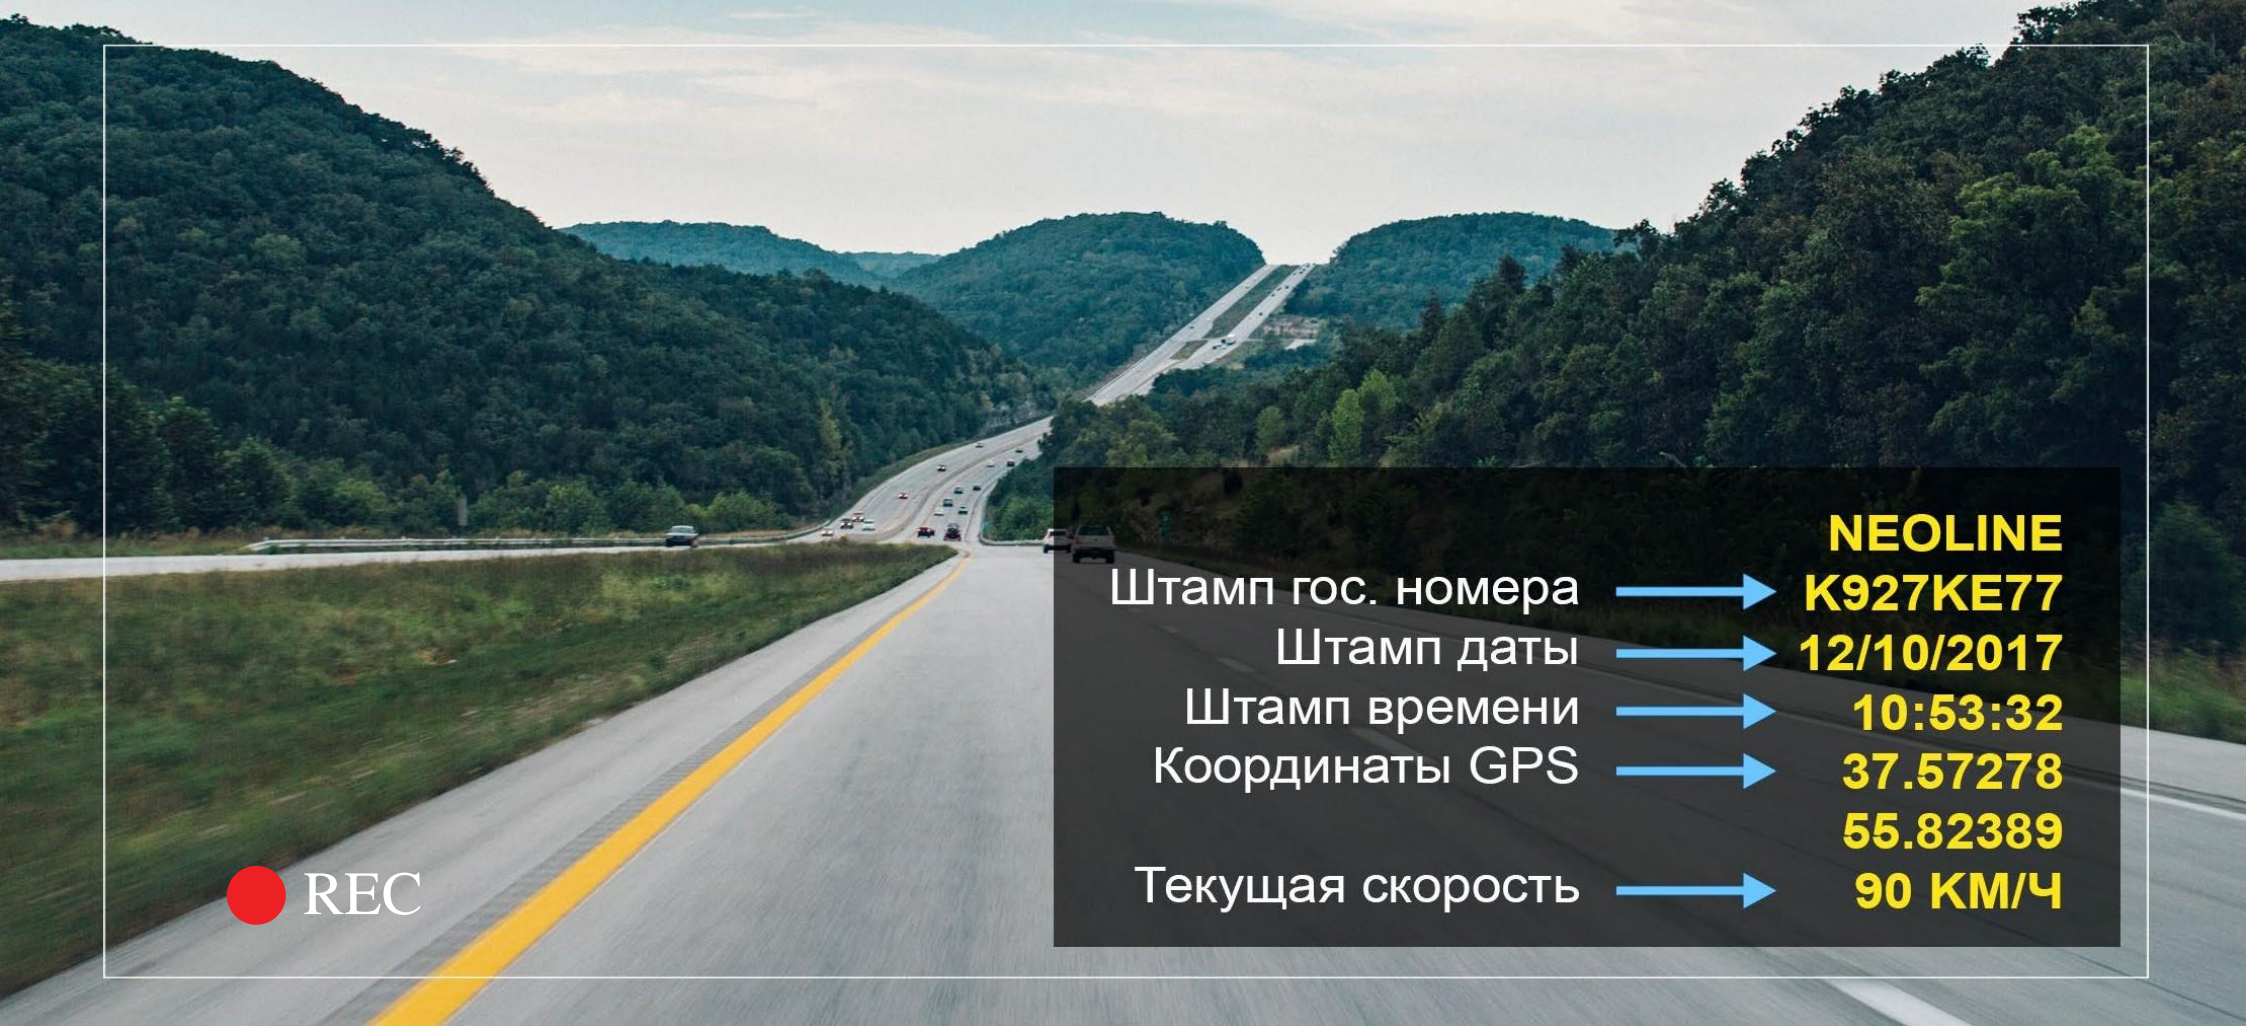

Штамп гос. номера	→	NEOLINE K927KE77
Штамп даты	→	12/10/2017
Штамп времени	→	10:53:32
Координаты GPS	→	37.57278 55.82389
Текущая скорость	→	90 KM/Ч

NEOLINE G-TECH X27 - IMPORTANT ASSISTANT FOR ACCIDENT

The data of the DVR relate to the evidence when considering administrative offenses. A video file with the date and time is an indisputable fact that confirms the driver's innocence. NEOLINE G-Tech X27 allows you to add date and time stamp to the video, and recording from the additional camera will clarify the circumstances of the accident.