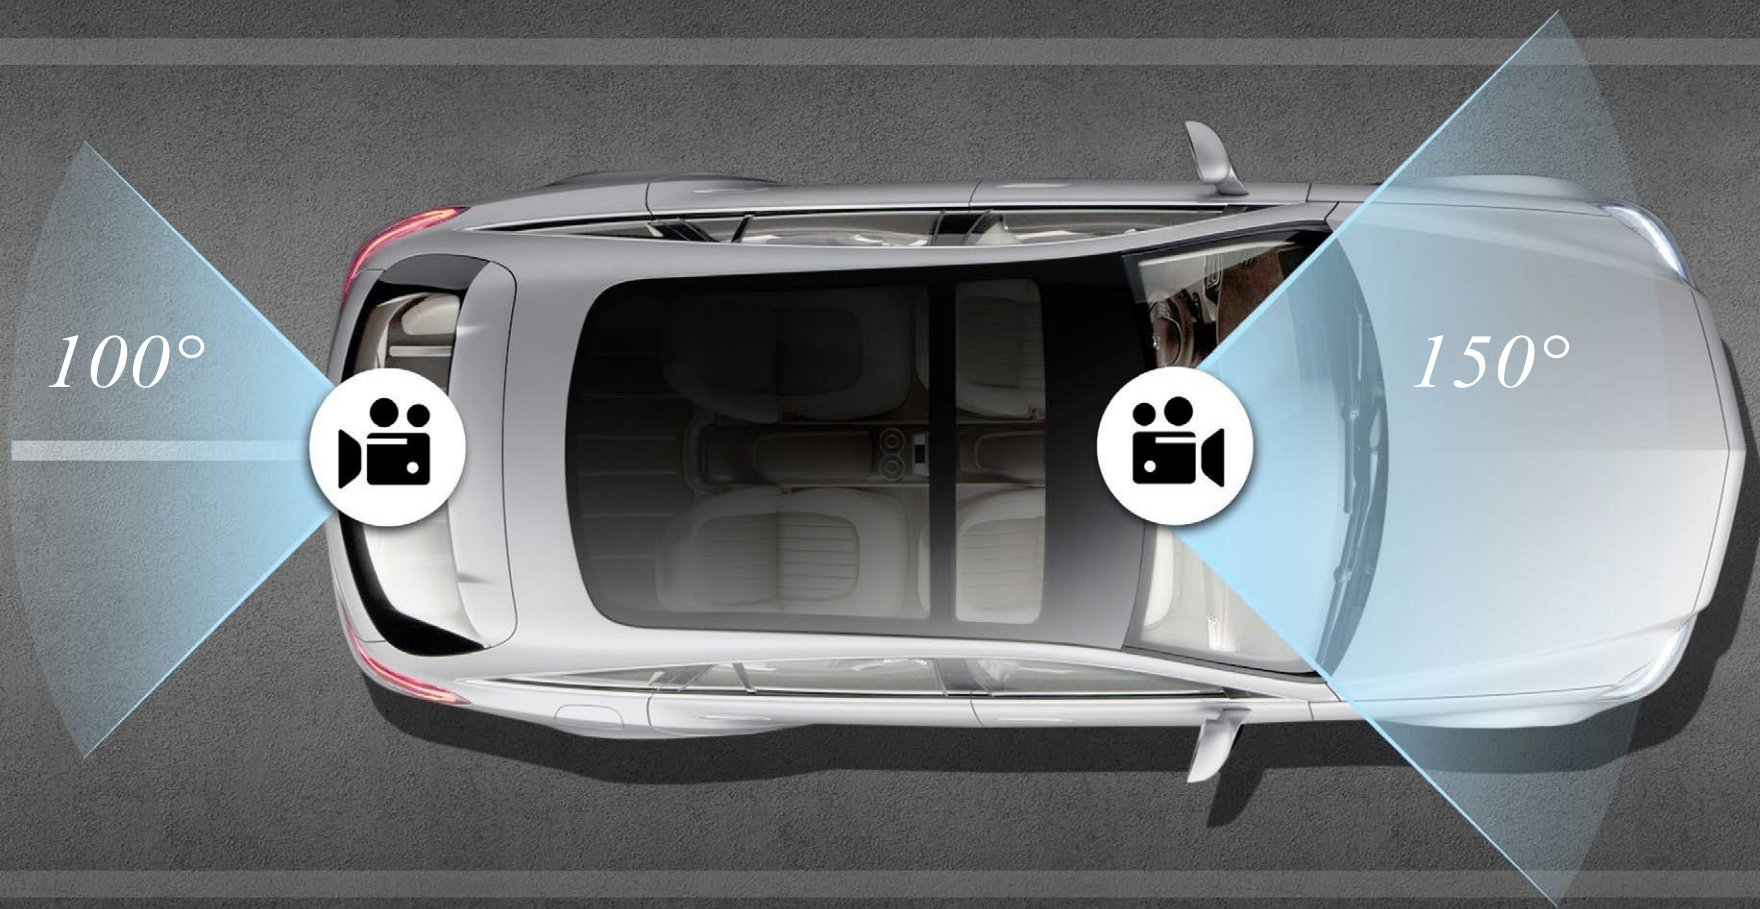

NEOLINE G-TECH X27

NEOLINE

GPS БАЗА
РАДАРОВ

Rear view panoramic mirror with dual channel car video recorder and GPS data base

VERSATILITY

NEOLINE G-Tech X27 – panoramic rear view mirror, dual-channel FULL HD + HD a high-resolution video recorder, a parking camera and a GPS-informer about police cameras.

EVERYTHING'S UNDER CONTROL

Additional camera NEOLINE G-Tech X27 records all the nuances of the traffic situation behind the car in HD resolution, and when the rear gear is turned on, an image for comfortable parking is displayed on the mirror screen.

WIDE VIEW ANGLE

Due to the wide viewing angle of the front camera of 150 ° and the optional 100 ° NEOLINE G-Tech X27 covers all 5 lanes of the roadway without distorting the picture. The DVR will record everything that happens on the road.

CONVENIENCE OF OPERATION

The large DVR display - 4.3 inches - is located in the center of the mirror. In the off state on the mirror surface, the screen of the recorder is not visible. It is certainly convenient - the driver is not distracted from the road.