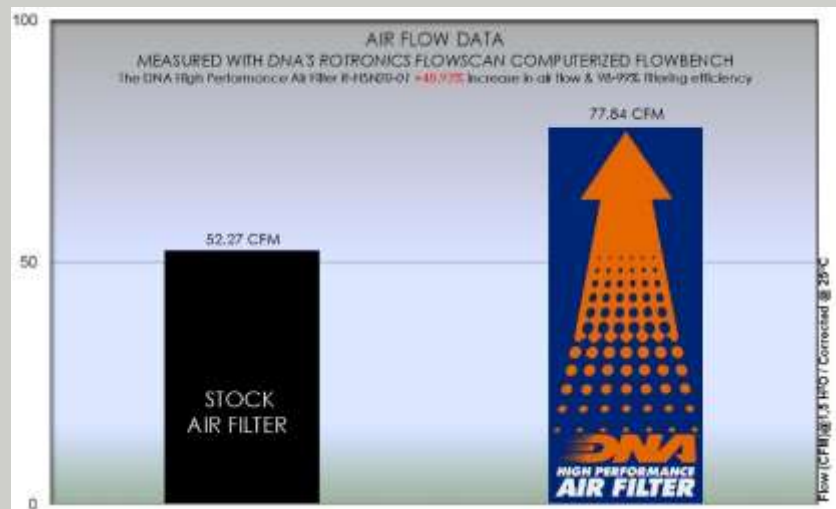

**DNA®
INCREASED
AIR FLOW**

+48.92%